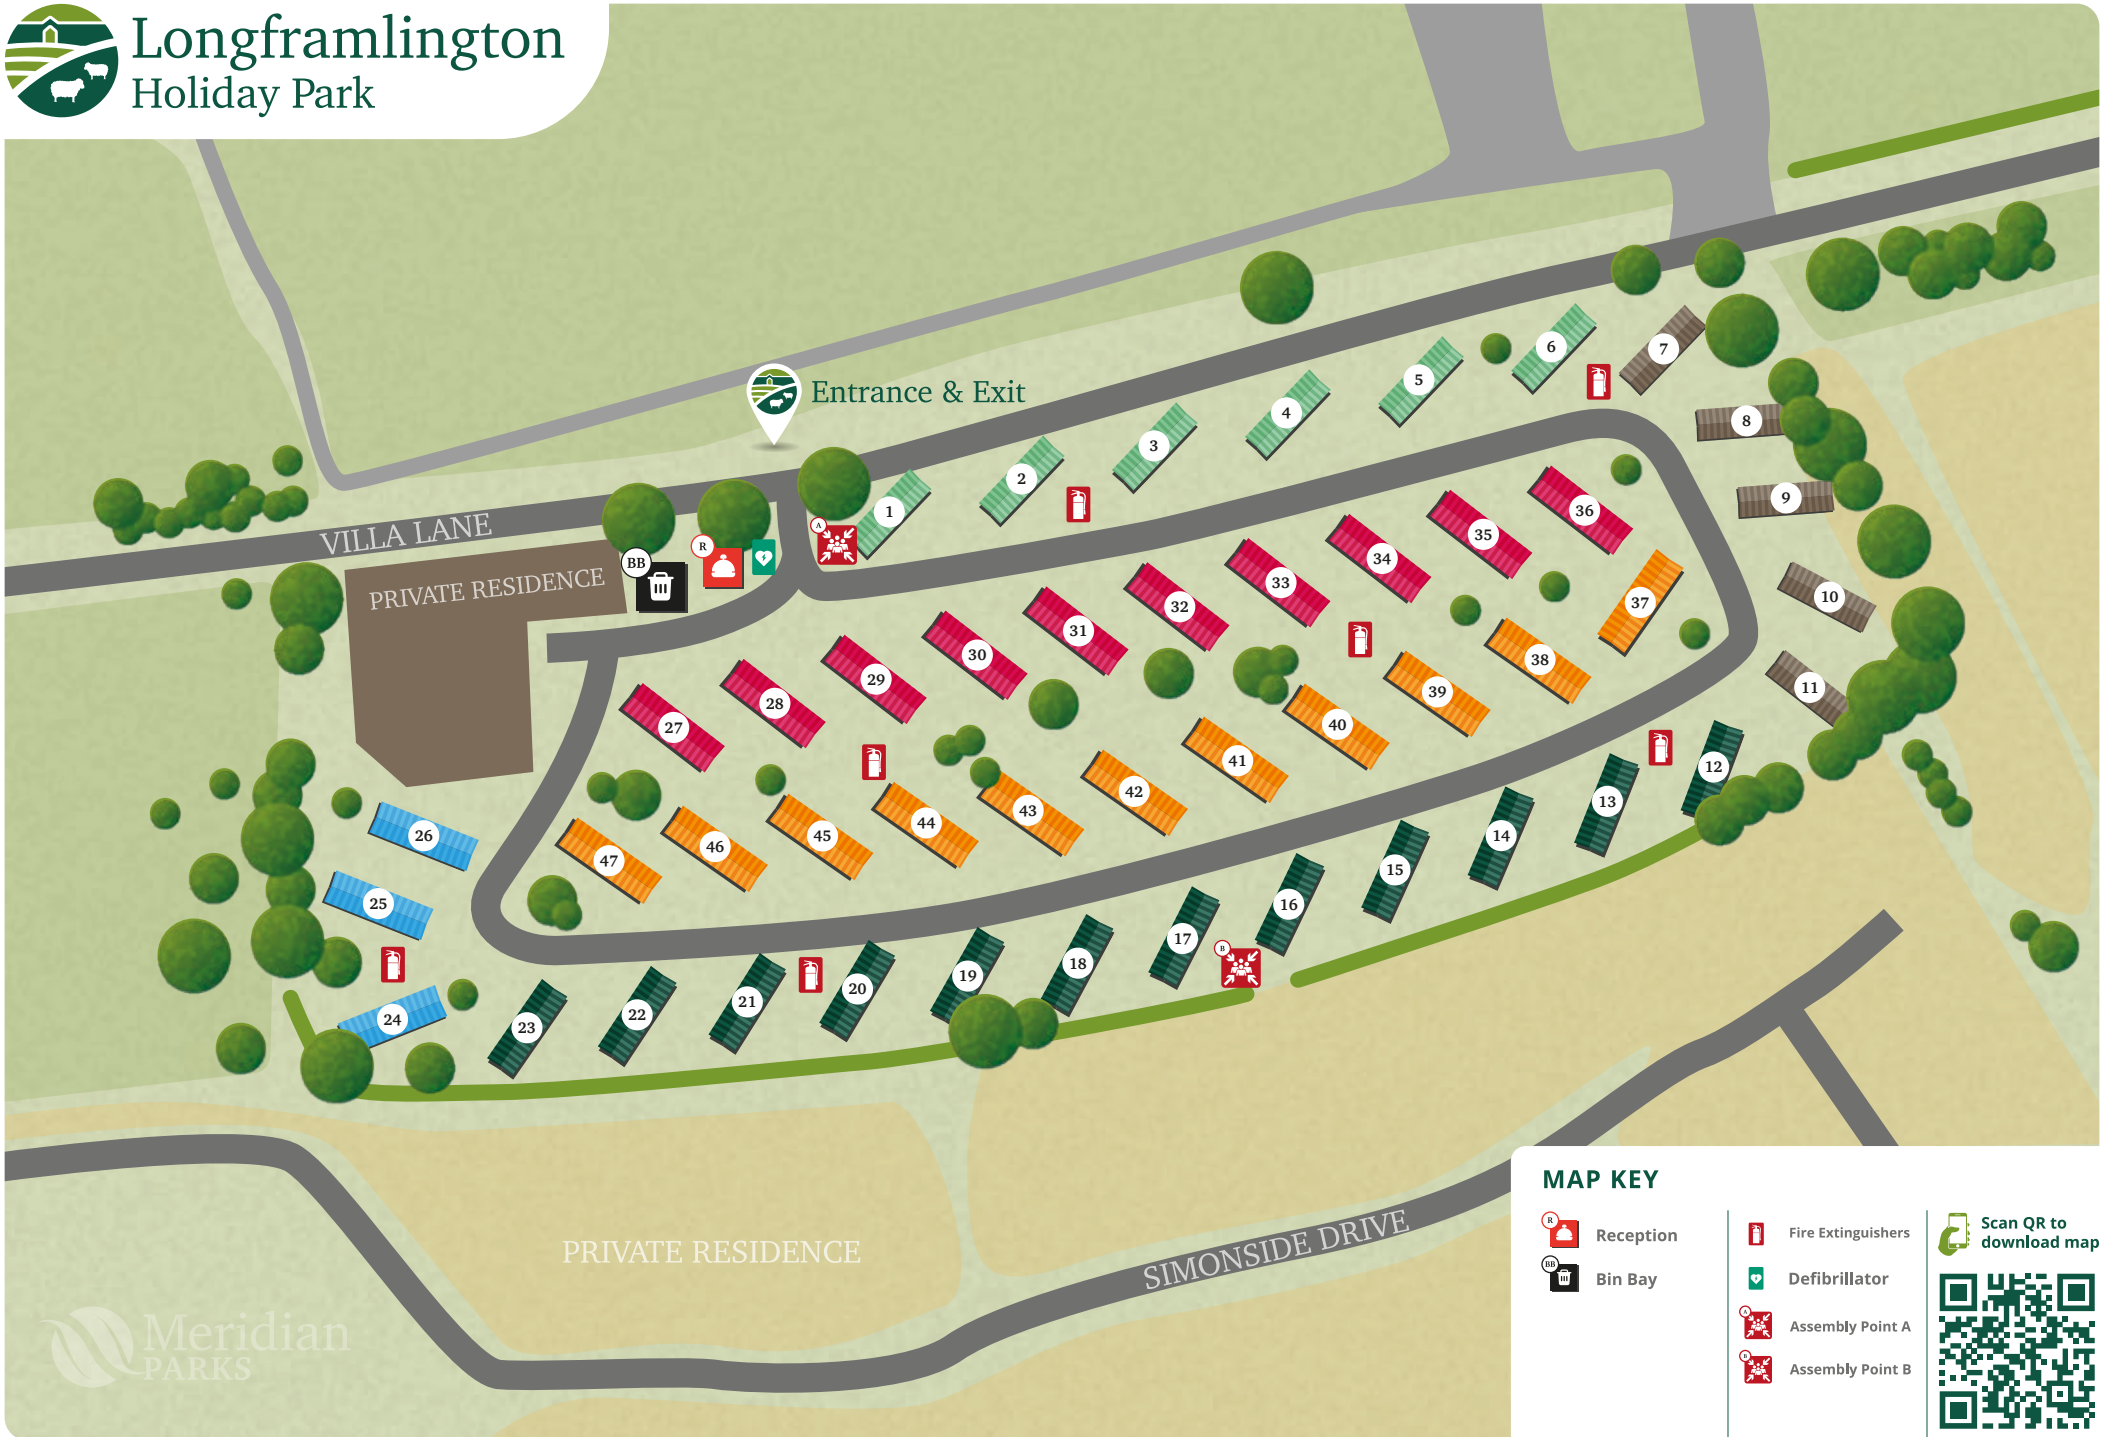

# Longframlington Holiday Park

### MAP KEY

- Reception
- Bin Bay

- Fire Extinguishers
- Defibrillator
- Assembly Point A
- Assembly Point B

Scan QR to download map