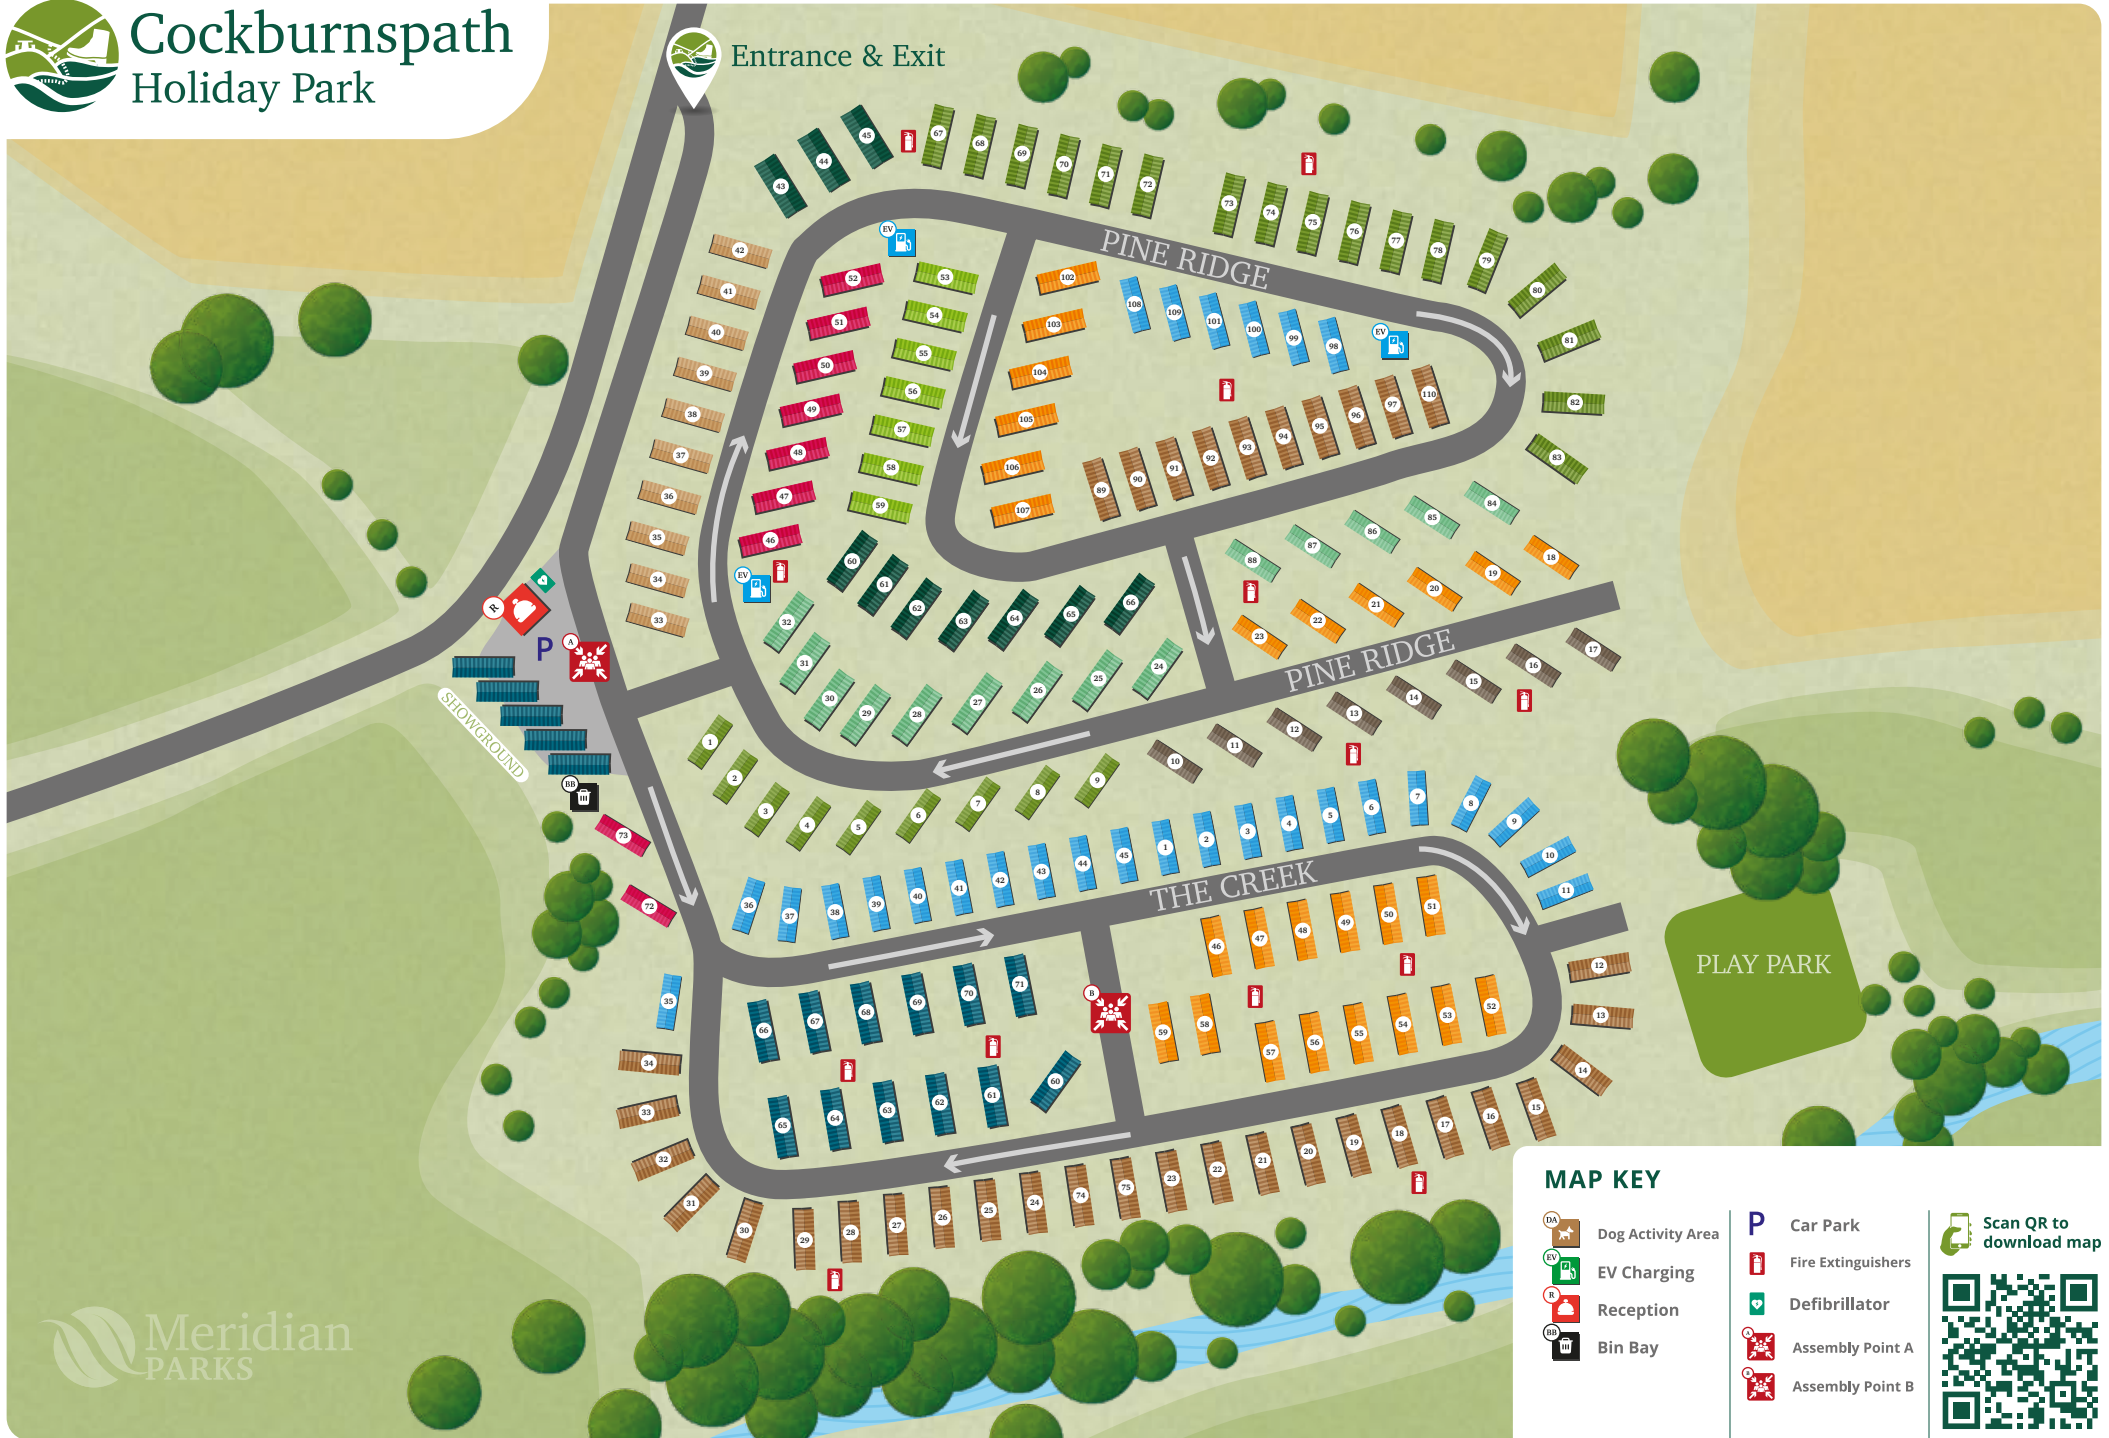

Cockburnspath Holiday Park

Entrance & Exit

MAP KEY

-  Dog Activity Area
-  EV Charging
-  Reception
-  Bin Bay
-  Car Park
-  Fire Extinguishers
-  Defibrillator
-  Assembly Point A
-  Assembly Point B

Scan QR to
download map